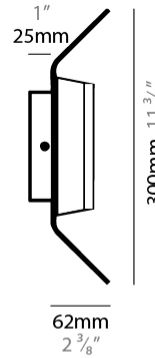

ZERO4 SURFACE

A1030012

base number Color
Temperature

1. To build a product code in our configurator select the specify button on the base model # product page
2. To build a manual product code on this datasheet choose from the options listed below in blue font and add the suffix to the base model #

GENERAL

Series: Zero4
Partner: Side
Division: Design
Installation: Surface
Product Type: Wall Surface
Mounting Location: Wall
Light Distribution: Direct / Indirect

PHYSICAL

Shape: Square
Length (mm): 300
Length (in): 11 ³/₄
Width (mm): 300
Width (in): 11 ³/₄
Depth (mm): 62
Depth (in): 2 ³/₈
Fixture Finish: WWH
Fixture Material: Aluminum

ELECTRICAL

Lamp Type: LED (Zhaga Standard)
Input Wattage (W): 10
Dimming: Non-Dimmable
Driver Included: Yes
Driver Location: Integrated
Driver Type: Constant Voltage - Universal
Driver Class: Class 2
Input Voltage (V): 120 - 277
Output Voltage (V): 24

LED

Color Temperature (°K): 3000 / 4000
Max. Delivered Lumen (lm): 1058 / 1136
CRI: >90 CRI
Lamp Life (hrs): 50000

OPTICAL

RATINGS AND CERTIFICATIONS

Certified By: Certified for North American Standards
IP rating: IP20

PROJECT
TYPE
SPECIFIER
QUANTITY
DATE