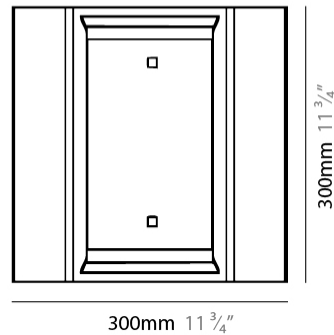

ZERO4 SURFACE

A1030012

base number Color
Temperature

1. To build a product code in our configurator select the specify button on the base model # product page
2. To build a manual product code on this datasheet choose from the options listed below in blue font and add the suffix to the base model #

GENERAL

Series: Zero4
Partner: Side
Division: Design
Installation: Surface
Product Type: Wall Surface
Mounting Location: Wall
Light Distribution: Direct / Indirect

PHYSICAL

Shape: Square
Length (mm): 300
Length (in): 11 ³/₄
Width (mm): 300
Width (in): 11 ³/₄
Depth (mm): 62
Depth (in): 2 ³/₈
Fixture Finish: WWH
Fixture Material: Aluminum

ELECTRICAL

Lamp Type: LED (Zhaga Standard)
Input Wattage (W): 10
Dimming: Non-Dimmable
Driver Included: Yes
Driver Location: Integrated
Driver Type: Constant Voltage - Universal
Driver Class: Class 2
Input Voltage (V): 120 - 277
Output Voltage (V): 24

LED

Color Temperature (°K): 3000 / 4000
Max. Delivered Lumen (lm): 1058 / 1136
CRI: >90 CRI
Lamp Life (hrs): 50000

OPTICAL

RATINGS AND CERTIFICATIONS

Certified By: Certified for North American Standards
IP rating: IP20

PROJECT
TYPE
SPECIFIER
QUANTITY
DATE